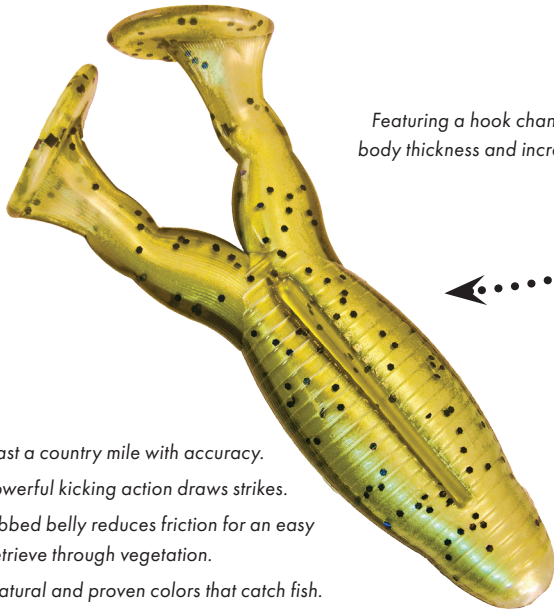

Dustin Wilks

MUST-SEE VIDEO!

This slender crawfish imitation is specifically designed to mimic the natural movements and fall of a small crawfish. The unique profile allows for a reasonable fall rate even with light weights necessary for Neko rigging. This bait can be successfully deployed in shallow and deep water.

Shakey

Ned

*Terminal tackle not included.

INCREDI-FROG™

The Incredi-Frog features incredibly easy casting and leg action imitating a fleeing frog. The body has tapered edges and a dense shape to make it heavier and more aerodynamic and provides the ability to slide in, out and through pads and other thick vegetation without hang-ups. The unique hook-pocket enables easier hook-ups and the ribbed belly provides a smoother pull across vegetation. The muscular legs crank out a powerful churn with the retrieve that will surely grab the attention of big bass anywhere near the area you cast. This heavily-constructed body outlasts other frogs through heavy use and multiple fish catches without having to re-tie often.

This 4-inch bundle of energy is the perfect frog lure and is available in a great spectrum of fish-catching colors to match-the-hatch or create just the right amount of attention under any fishing condition.

Featuring a hook channel to reduce body thickness and increase hook-ups.

- Cast a country mile with accuracy.
- Powerful kicking action draws strikes.
- Ribbed belly reduces friction for an easy retrieve through vegetation.
- Natural and proven colors that catch fish.