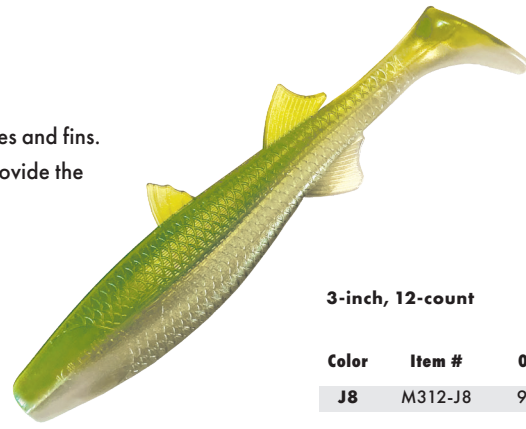

RIPTIDE® MULLET

The Mullet features a finely detailed soft-plastic body with lifelike scales and fins. The bait's ultra-kicking, vibrating tail and perfectly balanced body provide the premium live bait imitation.

3-inch, 12-count

Color	Item #	UPC #
J8	M312-J8	95071 1

4-inch, 8-count

Color	Item #	UPC #
112	M408-112	96219 6
119	M408-119	96435 0
300	M408-300	96433 6
79	•	•
93	•	•
97	M408-97	94932 6
D9	•	•
E7	M408-E7	94935 7
J8	M408-J8	94938 8

5-inch, 4-count

Color	Item #	UPC #
112	M504-112	96225 7
119	M504-119	96436 7
300	M504-300	96434 3
79	M504-79	95095 7
93	M504-93	96226 4
97	M504-97	95092 6
D9	M504-D9	95094 0
E7	M504-E7	96456 5
J8	•	•

- Easily and safely cuts braided fishing lines.
- Comfort-fit handles work for right- or left-handed anglers.
- Stainless steel blades resist water corrosion.
- Notched blade for cutting mono.
- Convenient lanyard included.