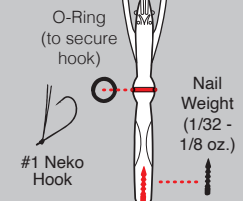

Shakey

Ned

*Terminal tackle not included.

INCREDI-FROG™

The Incredi-Frog features incredibly easy casting and leg action imitating a fleeing frog. The body has tapered edges and a dense shape to make it heavier and more aerodynamic and provides the ability to slide in, out and through pads and other thick vegetation without hang-ups. The unique hook-pocket enables easier hook-ups and the ribbed belly provides a smoother pull across vegetation. The muscular legs crank out a powerful churn with the retrieve that will surely grab the attention of big bass anywhere near the area you cast. This heavily-constructed body outlasts other frogs through heavy use and multiple fish catches without having to re-tie often.